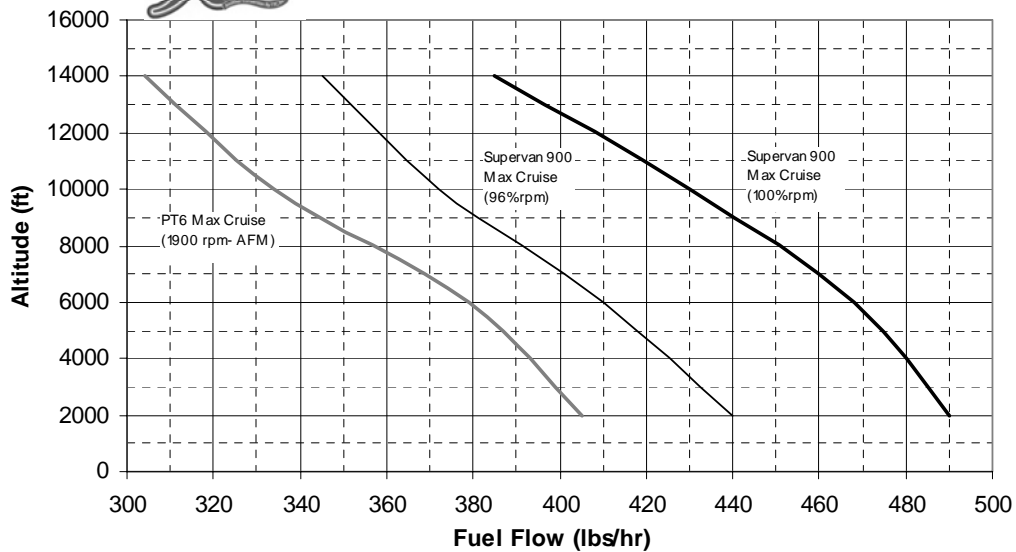

Speed vs. Altitude with Cargo Pod (ISA+10)

Fuel Flow vs. Altitude with Cargo Pod (ISA+10)

Takeoff Distance with Cargo Pod

(ISA+10 @ 2000 ft Press. Alt., No Wind)