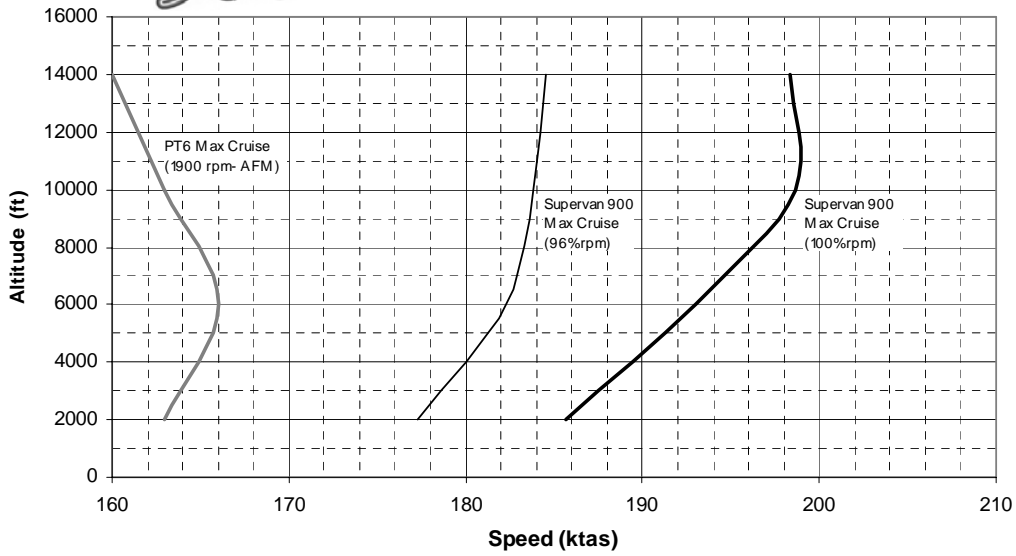

Speed vs. Altitude with Cargo Pod (ISA+10)

Fuel Flow vs. Altitude with Cargo Pod (ISA+10)

Takeoff Distance with Cargo Pod

(ISA+10 @ 2000 ft Press. Alt., No Wind)