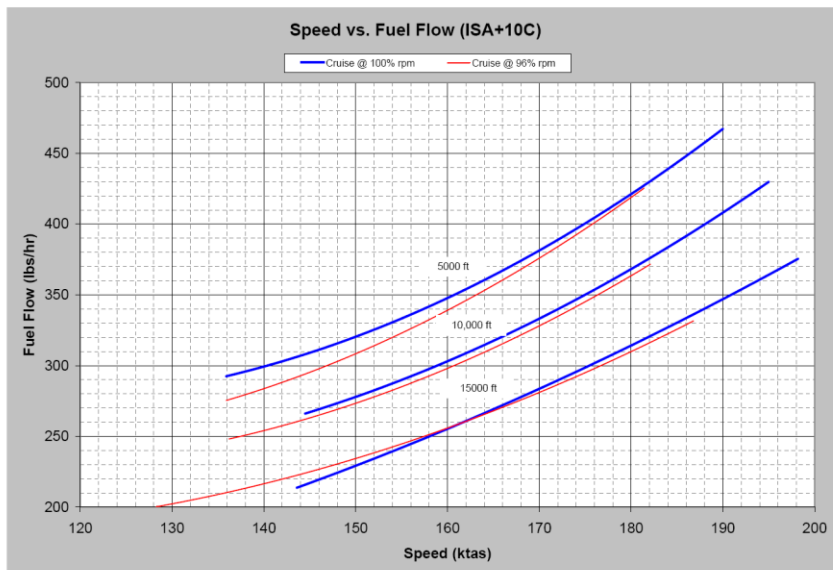

SUPERVAN 900

SUPERVAN 900

SUPERVAN 900

Fuel Flow vs. Speed (6K @ +5C and 96% rpm)

Fuel Flow vs. Speed (13K @ -5C and 96% rpm)

SUPERVAN 900

Takeoff Distance (Low Alt)

Takeoff Distance (High Alt)