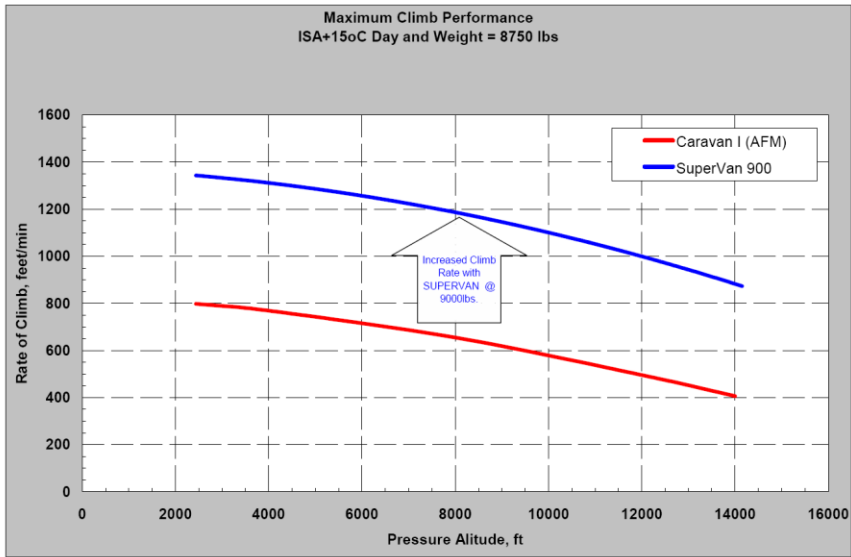

SUPERVAN 900

SUPERVAN 900

SUPERVAN 900

Fuel Flow vs. Speed (6K @ +5C and 96% rpm)

Fuel Flow vs. Speed (13K @ -5C and 96% rpm)

SUPERVAN 900

Takeoff Distance (Low Alt)

Takeoff Distance (High Alt)