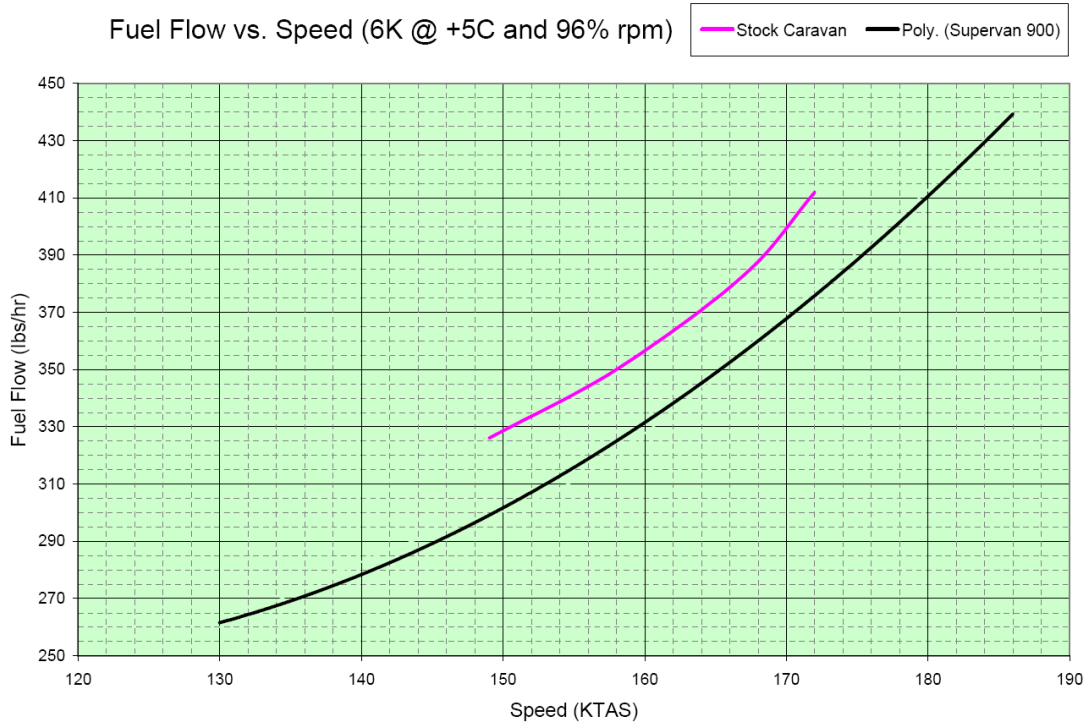

SUPERVAN 900

SUPERVAN 900

SUPERVAN 900

Fuel Flow vs. Speed (6K @ +5C and 96% rpm)

Fuel Flow vs. Speed (13K @ -5C and 96% rpm)

SUPERVAN 900

Takeoff Distance (Low Alt)

Takeoff Distance (High Alt)