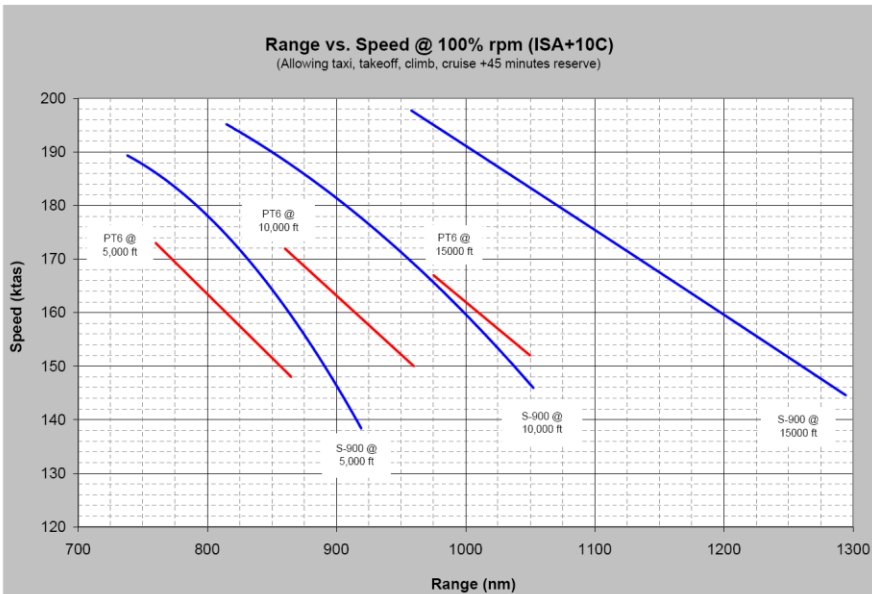

SUPERVAN 900

SUPERVAN 900

SUPERVAN 900

Fuel Flow vs. Speed (6K @ +5C and 96% rpm)

Fuel Flow vs. Speed (13K @ -5C and 96% rpm)

SUPERVAN 900

Takeoff Distance (Low Alt)

Takeoff Distance (High Alt)