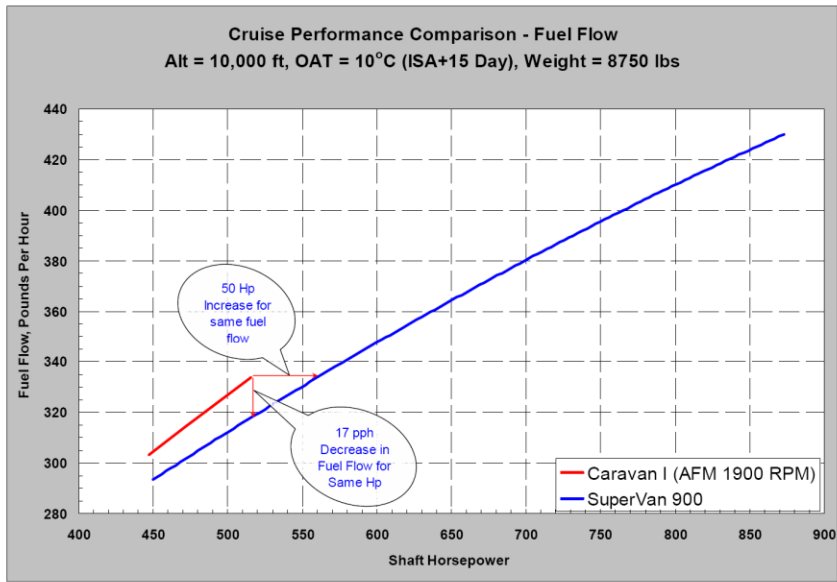

SUPERVAN 900

SUPERVAN 900

SUPERVAN 900

Fuel Flow vs. Speed (6K @ +5C and 96% rpm)

Fuel Flow vs. Speed (13K @ -5C and 96% rpm)

SUPERVAN 900

Takeoff Distance (Low Alt)

Takeoff Distance (High Alt)