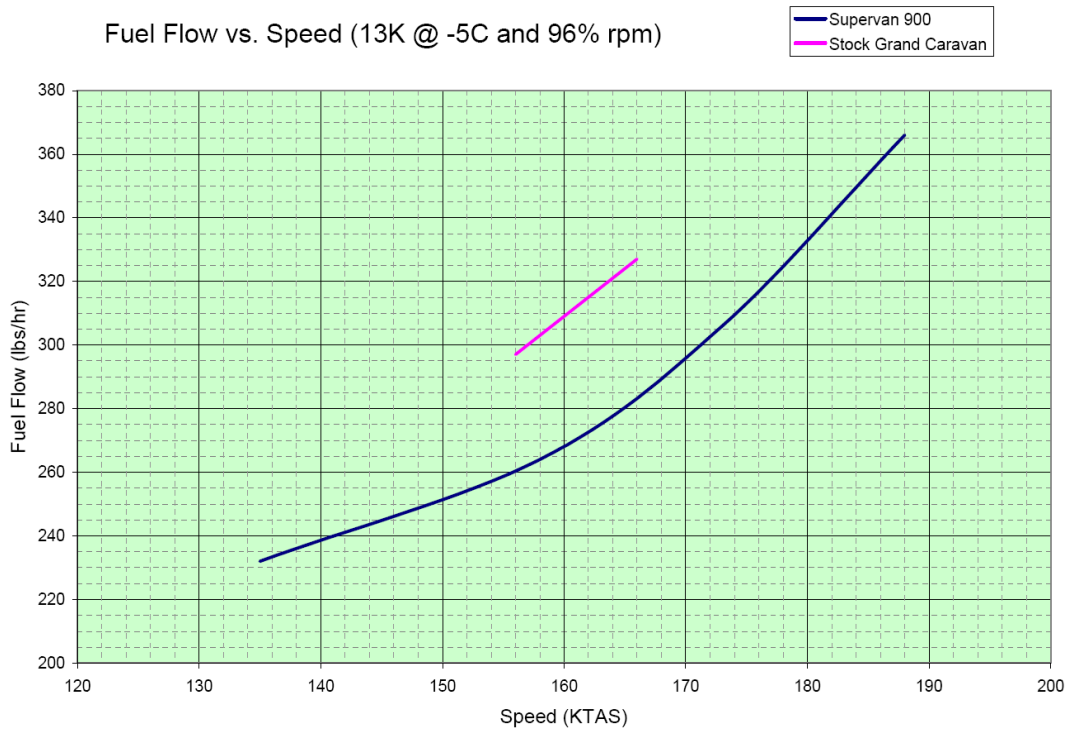

SUPERVAN 900

SUPERVAN 900

SUPERVAN 900

Fuel Flow vs. Speed (6K @ +5C and 96% rpm)

Fuel Flow vs. Speed (13K @ -5C and 96% rpm)

SUPERVAN 900

Takeoff Distance (Low Alt)

Takeoff Distance (High Alt)