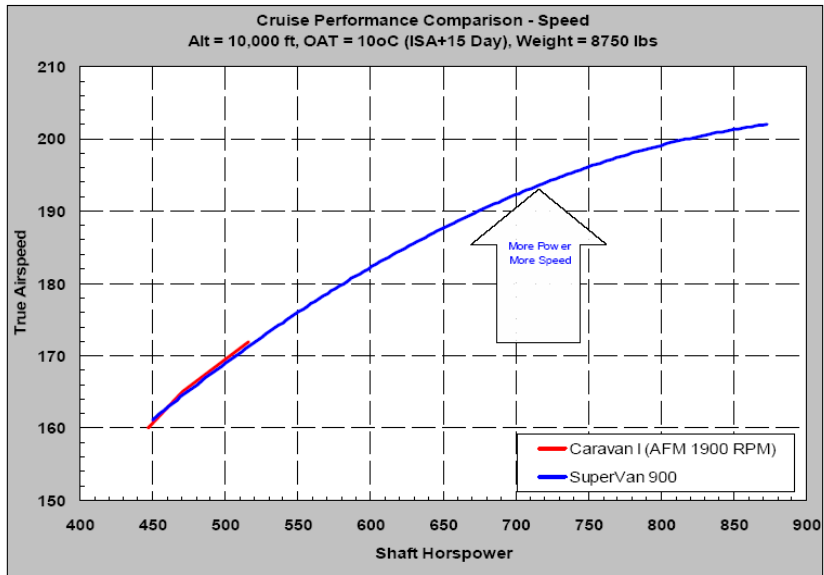

SUPERVAN 900

SUPERVAN 900

SUPERVAN 900

Fuel Flow vs. Speed (6K @ +5C and 96% rpm)

Fuel Flow vs. Speed (13K @ -5C and 96% rpm)

SUPERVAN 900

Takeoff Distance (Low Alt)

Takeoff Distance (High Alt)