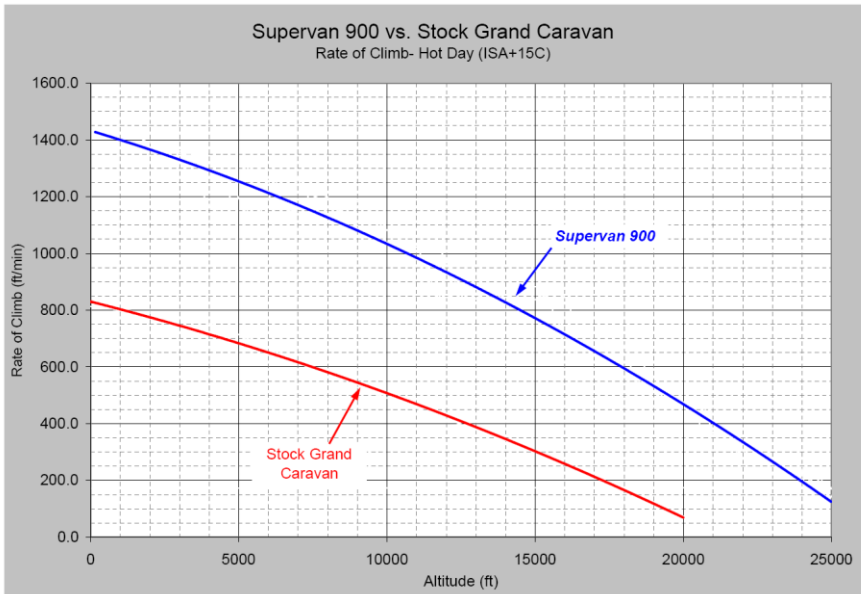

SUPERVAN 900

SUPERVAN 900

SUPERVAN 900

Fuel Flow vs. Speed (6K @ +5C and 96% rpm)

Fuel Flow vs. Speed (13K @ -5C and 96% rpm)

SUPERVAN 900

Takeoff Distance (Low Alt)

Takeoff Distance (High Alt)