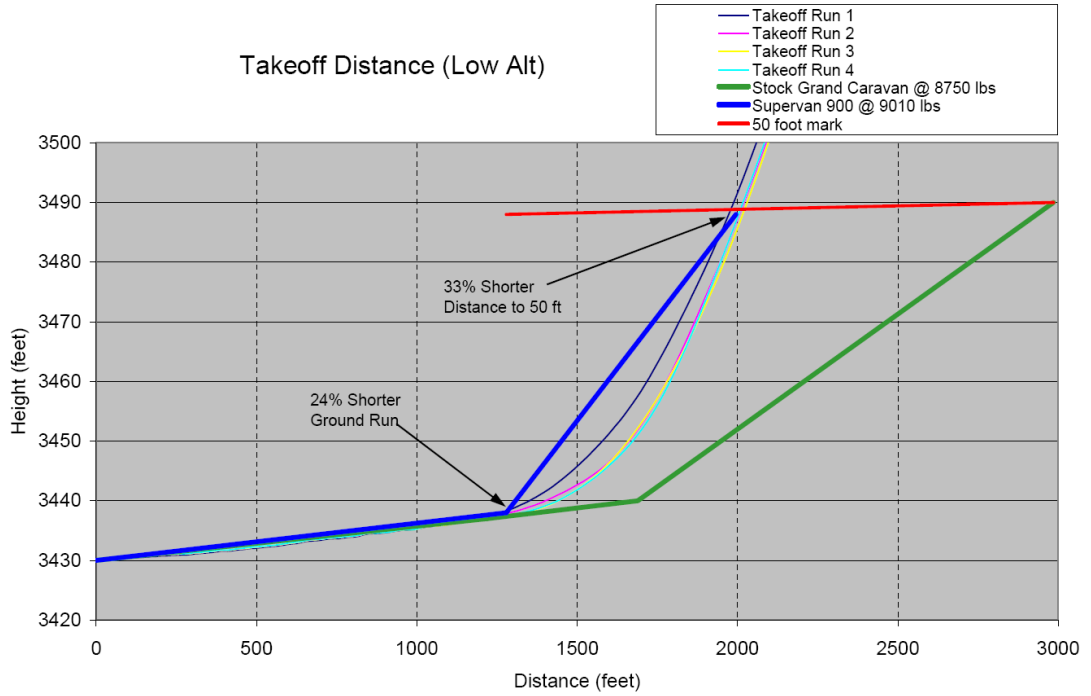

SUPERVAN 900

SUPERVAN 900

SUPERVAN 900

Fuel Flow vs. Speed (6K @ +5C and 96% rpm)

Fuel Flow vs. Speed (13K @ -5C and 96% rpm)

SUPERVAN 900

Takeoff Distance (Low Alt)

Takeoff Distance (High Alt)