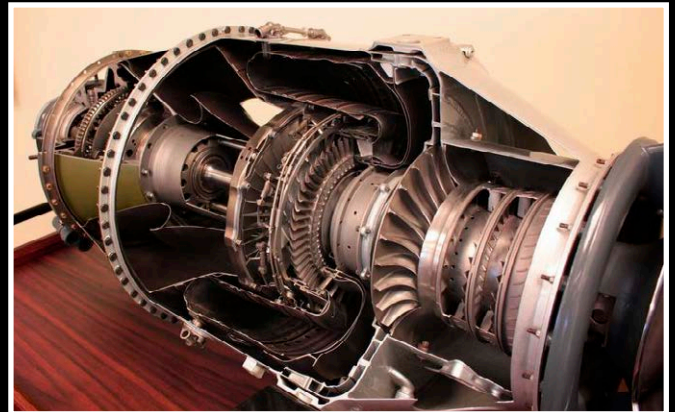

Cessna Caravan Parts for Sale!

We have a large selection of Cessna Caravan airframe and engine parts and accessories available.

Cowlings

Cargo Pods

Wipline 8000 Floats

PT6A-114/114A Engines

Instruments, Governors, Propellers & More!